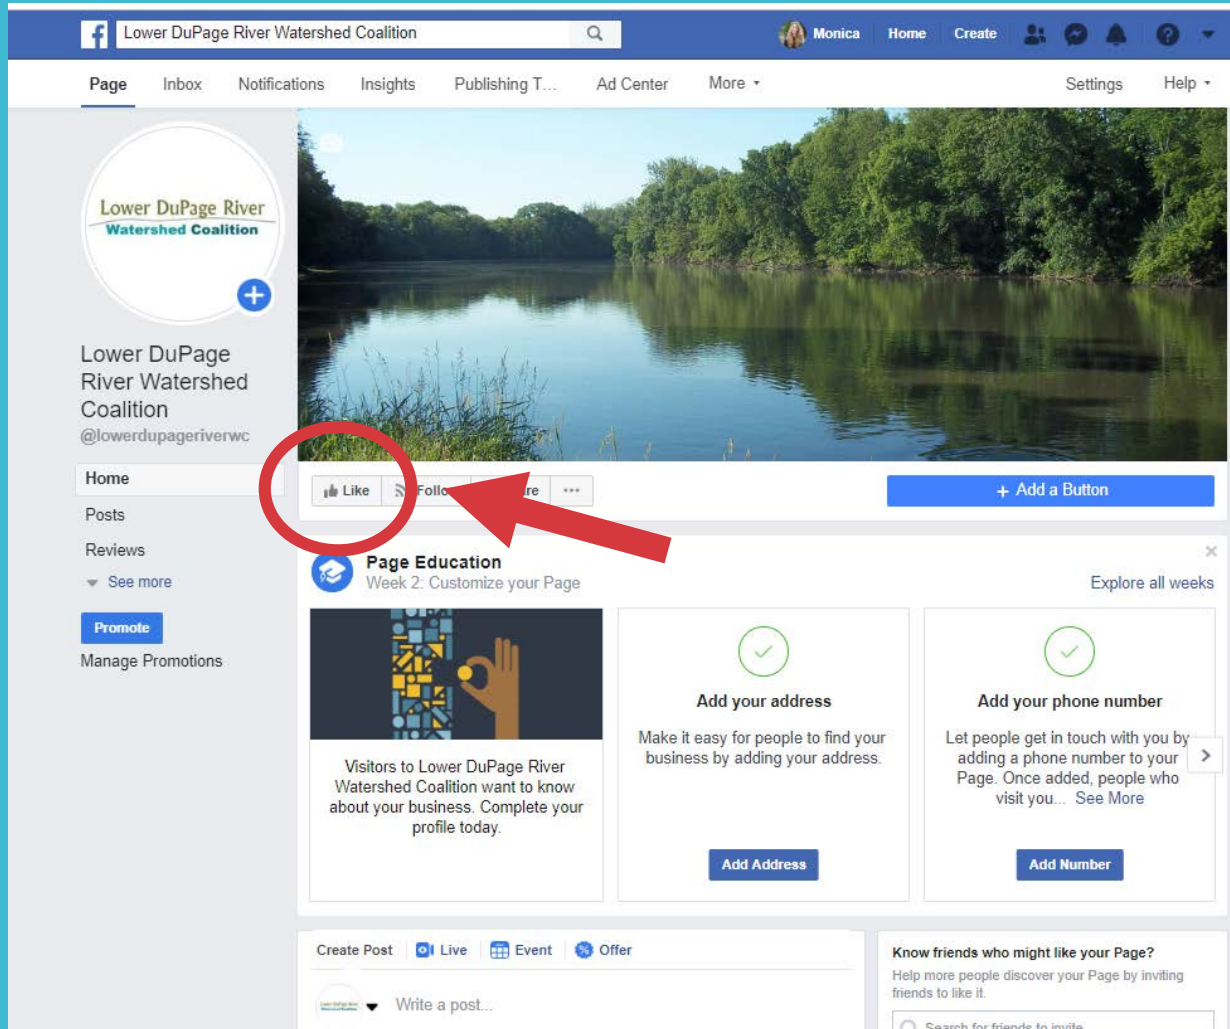

• Social Media Posts:

- Adding Native Trees to your Landscape posts:

- Native Plants 101 posts:

- Adding Native Plants to your Landscape posts:

Spring Outreach Campaign

Lower DuPage River
Watershed Coalition